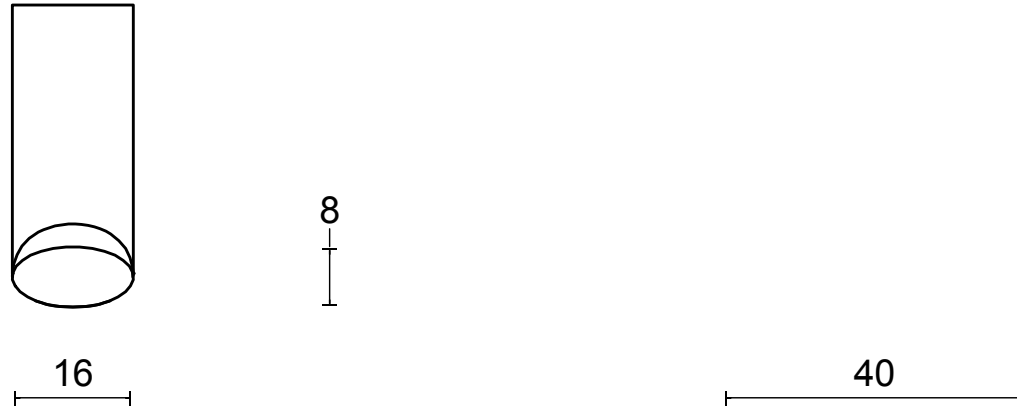

PBI16M

solid cabinet knob
stainless steel

FORMANI®		Part number:	
Doc no.: 3604P002 PBI16M V01.dwg		PBI16M	Format:
Drawn by: Christian Brimbois	Creation date: 13-11-2018		A3
FORMANI HOLLAND B.V. EUROPALAAN 12 6199 AB MAASTRICHT-AIRPORT NL T +31 (0)43 308 90 00 INFO@FORMANI.COM FORMANI.COM			