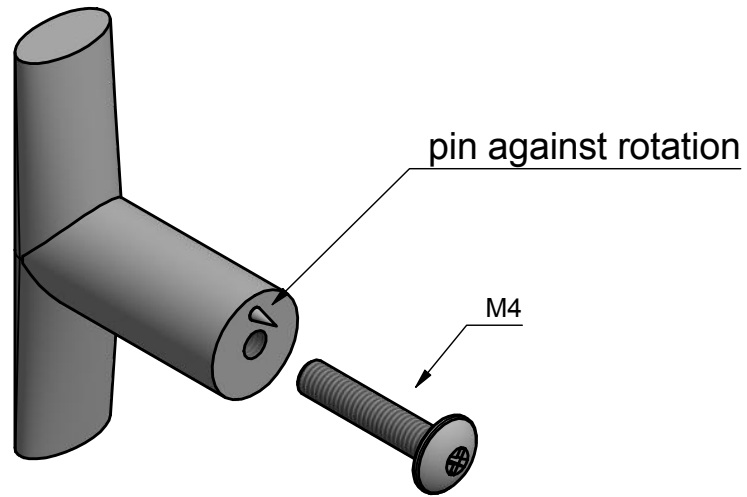

PBI16M

solid cabinet knob
stainless steel

FORMANI®		Part number:	
Doc no.: 3604P002 PBI16M V01.dwg		PBI16M	Format:
Drawn by: Christian Brimbois	Creation date: 13-11-2018		A3
FORMANI HOLLAND B.V. EUROPALAAN 12 6199 AB MAASTRICHT-AIRPORT NL T +31 (0)43 308 90 00 INFO@FORMANI.COM FORMANI.COM			