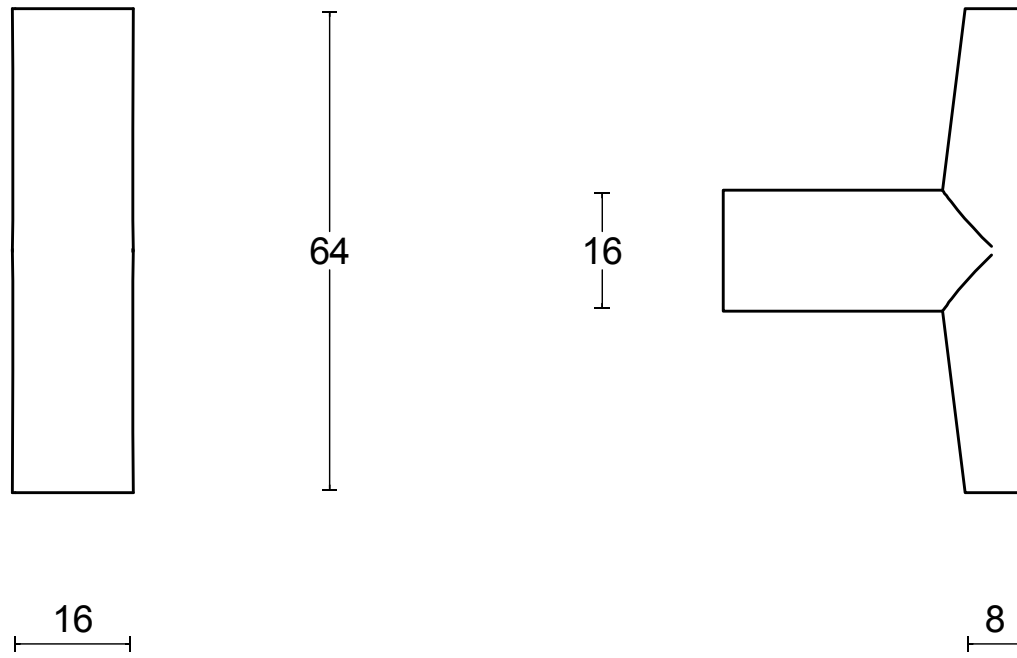

PBI16M

solid cabinet knob
stainless steel

FORMANI®		Part number:	
Doc no.: 3604P002 PBI16M V01.dwg		PBI16M	Format:
Drawn by: Christian Brimbois	Creation date: 13-11-2018		A3
FORMANI HOLLAND B.V. EUROPALAAN 12 6199 AB MAASTRICHT-AIRPORT NL T +31 (0)43 308 90 00 INFO@FORMANI.COM FORMANI.COM			