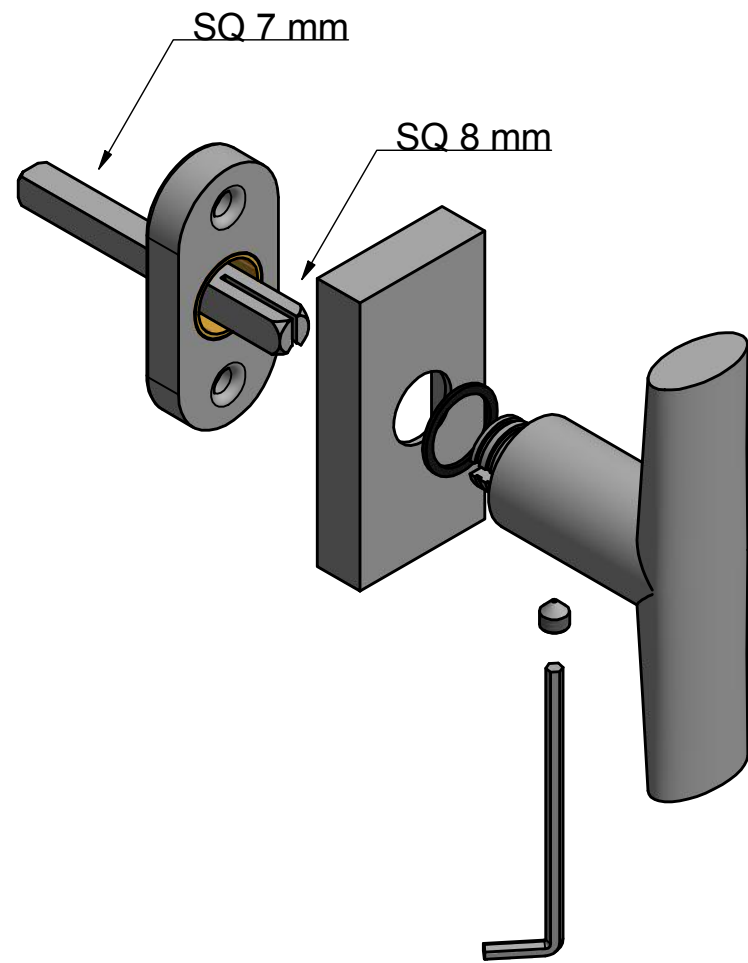

PBI103-DK

non-locking tilt and turn
window handle
stainless steel

FORMANI®		Part number:	
		Description:	
Doc no.:	3603D004 PBI103DK V02.dwg	PBI103-DK	Format:
Drawn by:	Christian Brimbois		Creation date:
FORMANI HOLLAND B.V. EUROPALAAN 12 6199 AB MAASTRICHT-AIRPORT NL T +31 (0)43 308 90 00 INFO@FORMANI.COM FORMANI.COM		A3	