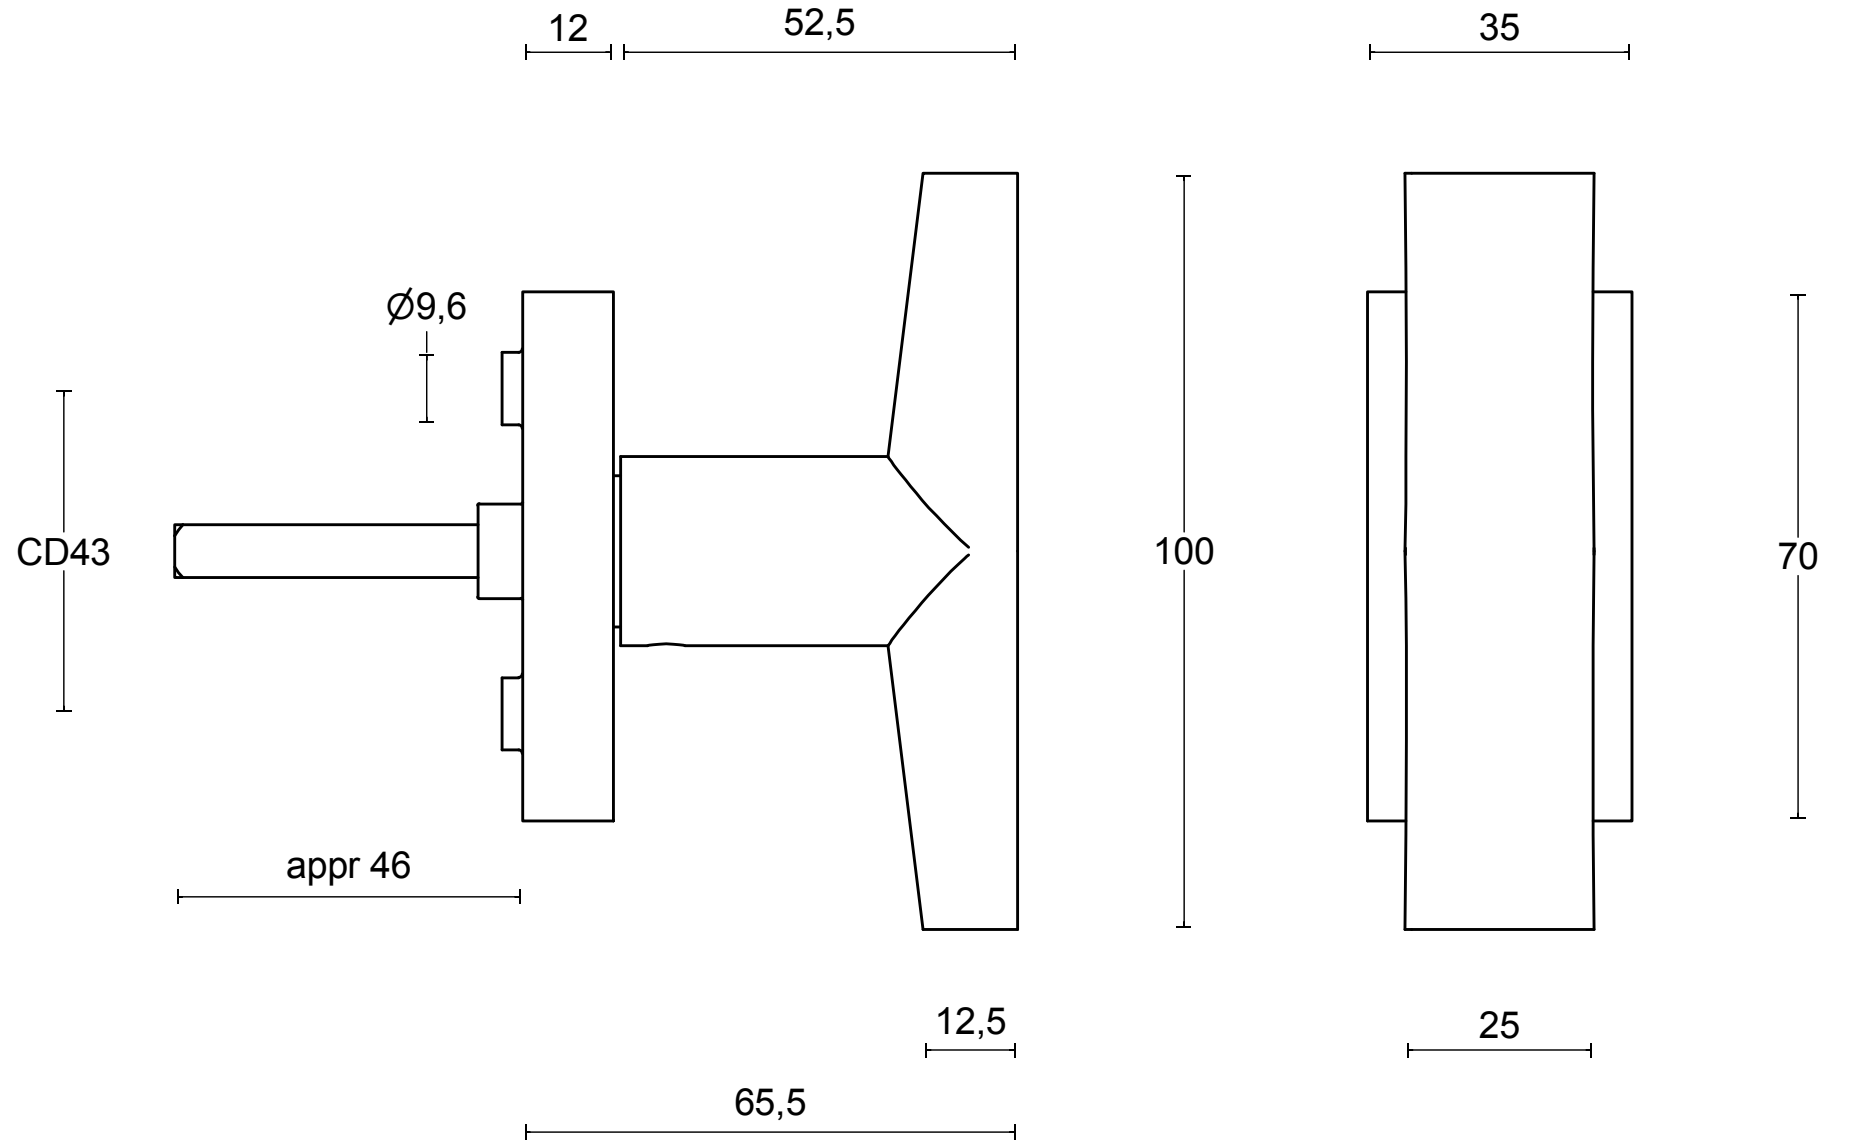

PBI103-DK

non-locking tilt and turn
window handle
stainless steel

FORMANI®		Part number:	
		Description:	
Doc no.:	3603D004 PBI103DK V02.dwg	PBI103-DK	Format:
Drawn by:	Christian Brimbois		Creation date:
FORMANI HOLLAND B.V. EUROPALAAN 12 6199 AB MAASTRICHT-AIRPORT NL T +31 (0)43 308 90 00 INFO@FORMANI.COM FORMANI.COM		A3	