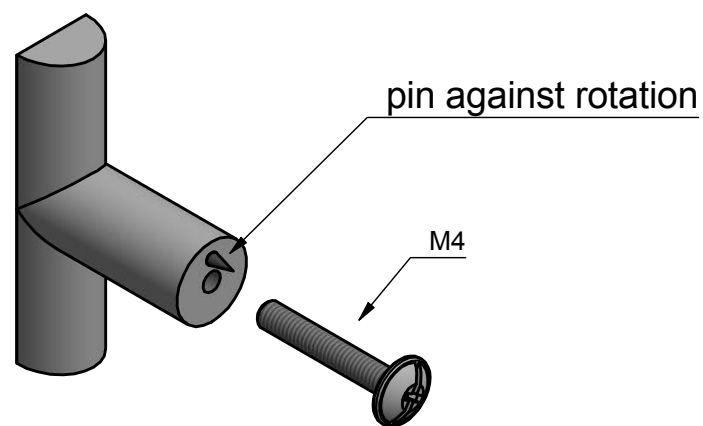

# PBA13M

solid cabinet knob  
stainless steel

<b>FORMANI®</b>		Part number:	
Doc no.: 3704P001 PBA13M V01.dwg		<b>PBA13M</b>	Format:
Drawn by: Christian Brimbois	Creation date: 5-10-2018		<b>A3</b>
FORMANI HOLLAND B.V. EUROPALAAN 12 6199 AB MAASTRICHT-AIRPORT NL T +31 (0)43 308 90 00 INFO@FORMANI.COM FORMANI.COM			