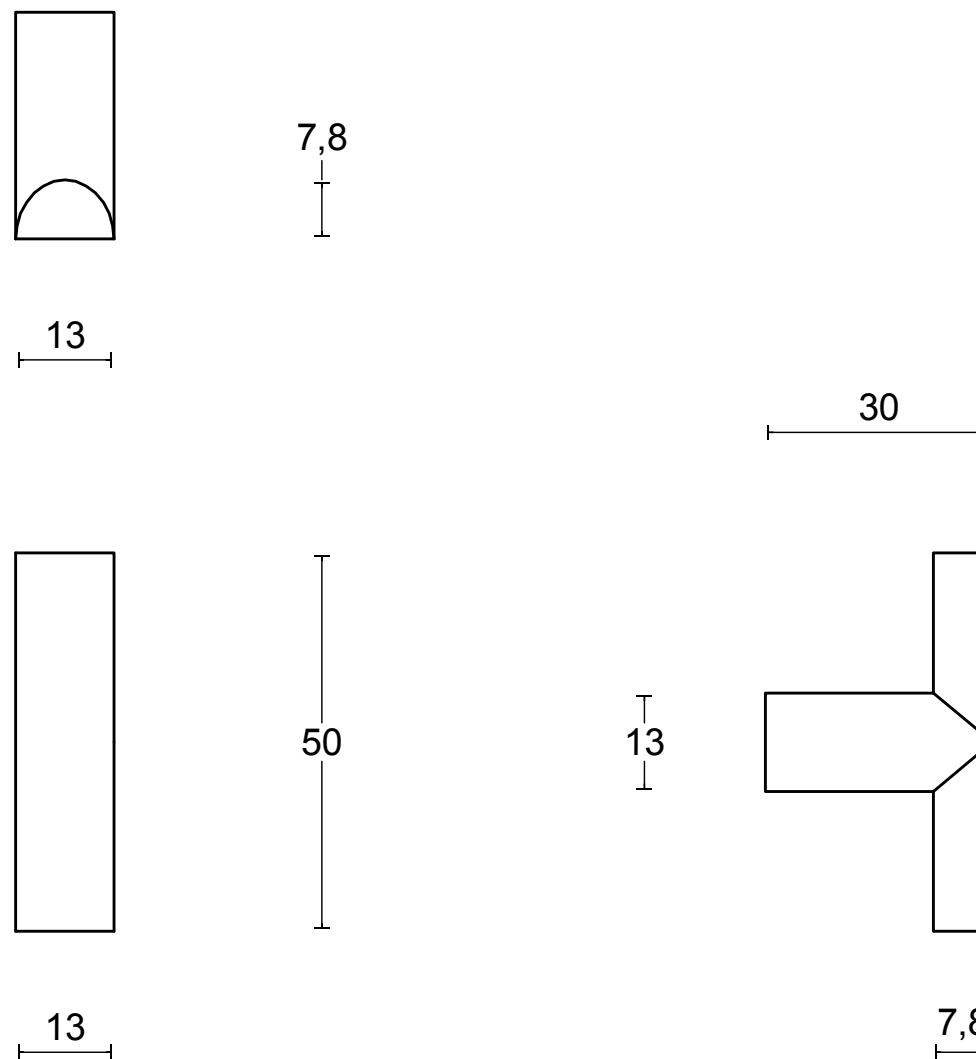

# PBA13M

solid cabinet knob  
stainless steel

<b>FORMANI®</b>		Part number:	
Doc no.: 3704P001 PBA13M V01.dwg		<b>PBA13M</b>	Format:
Drawn by: Christian Brimbois	Creation date: 5-10-2018		<b>A3</b>
FORMANI HOLLAND B.V. EUROPALAAN 12 6199 AB MAASTRICHT-AIRPORT NL T +31 (0)43 308 90 00 INFO@FORMANI.COM FORMANI.COM			