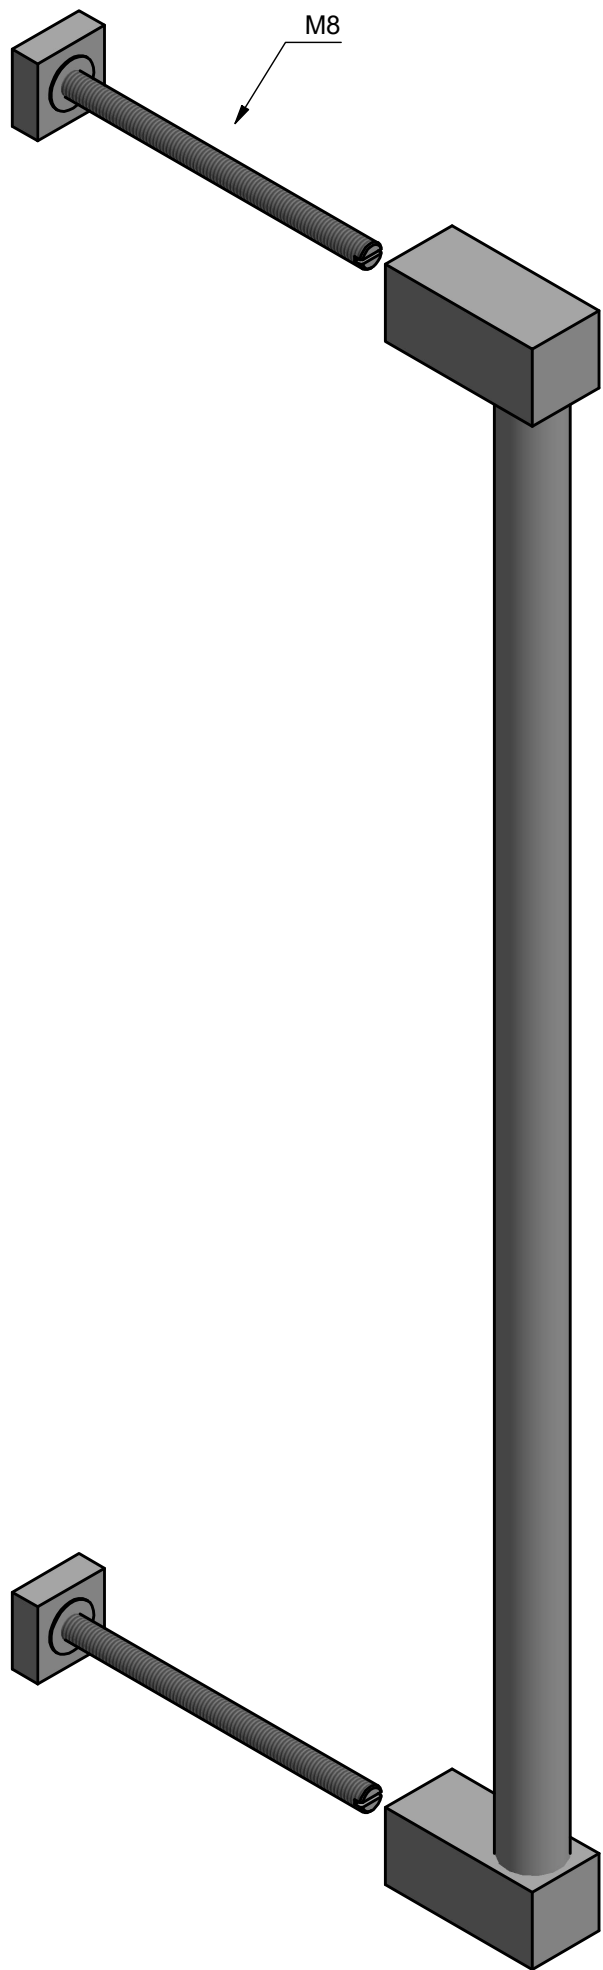

# BOBBY EK500 PS

solid pull handle  
bolt through fixation  
stainless steel

	FORMANI HOLLAND B.V. EUROPALAAN 12 6199 AB MAASTRICHT-AIRPORT NL T +31 (0)43 308 90 00 INFO@FORMANI.COM WWW.FORMANI.COM	Type : <b>BOBBY EK500 PS</b>	Version:
	Formani filename: 4001G001_2_EK500-PS_V01.dwg	Description: solid pull handle bolt through fixation stainless steel	Format <b>A3</b>
	Drawn by: Christian Brimbois Creation date: 20-5-2021		