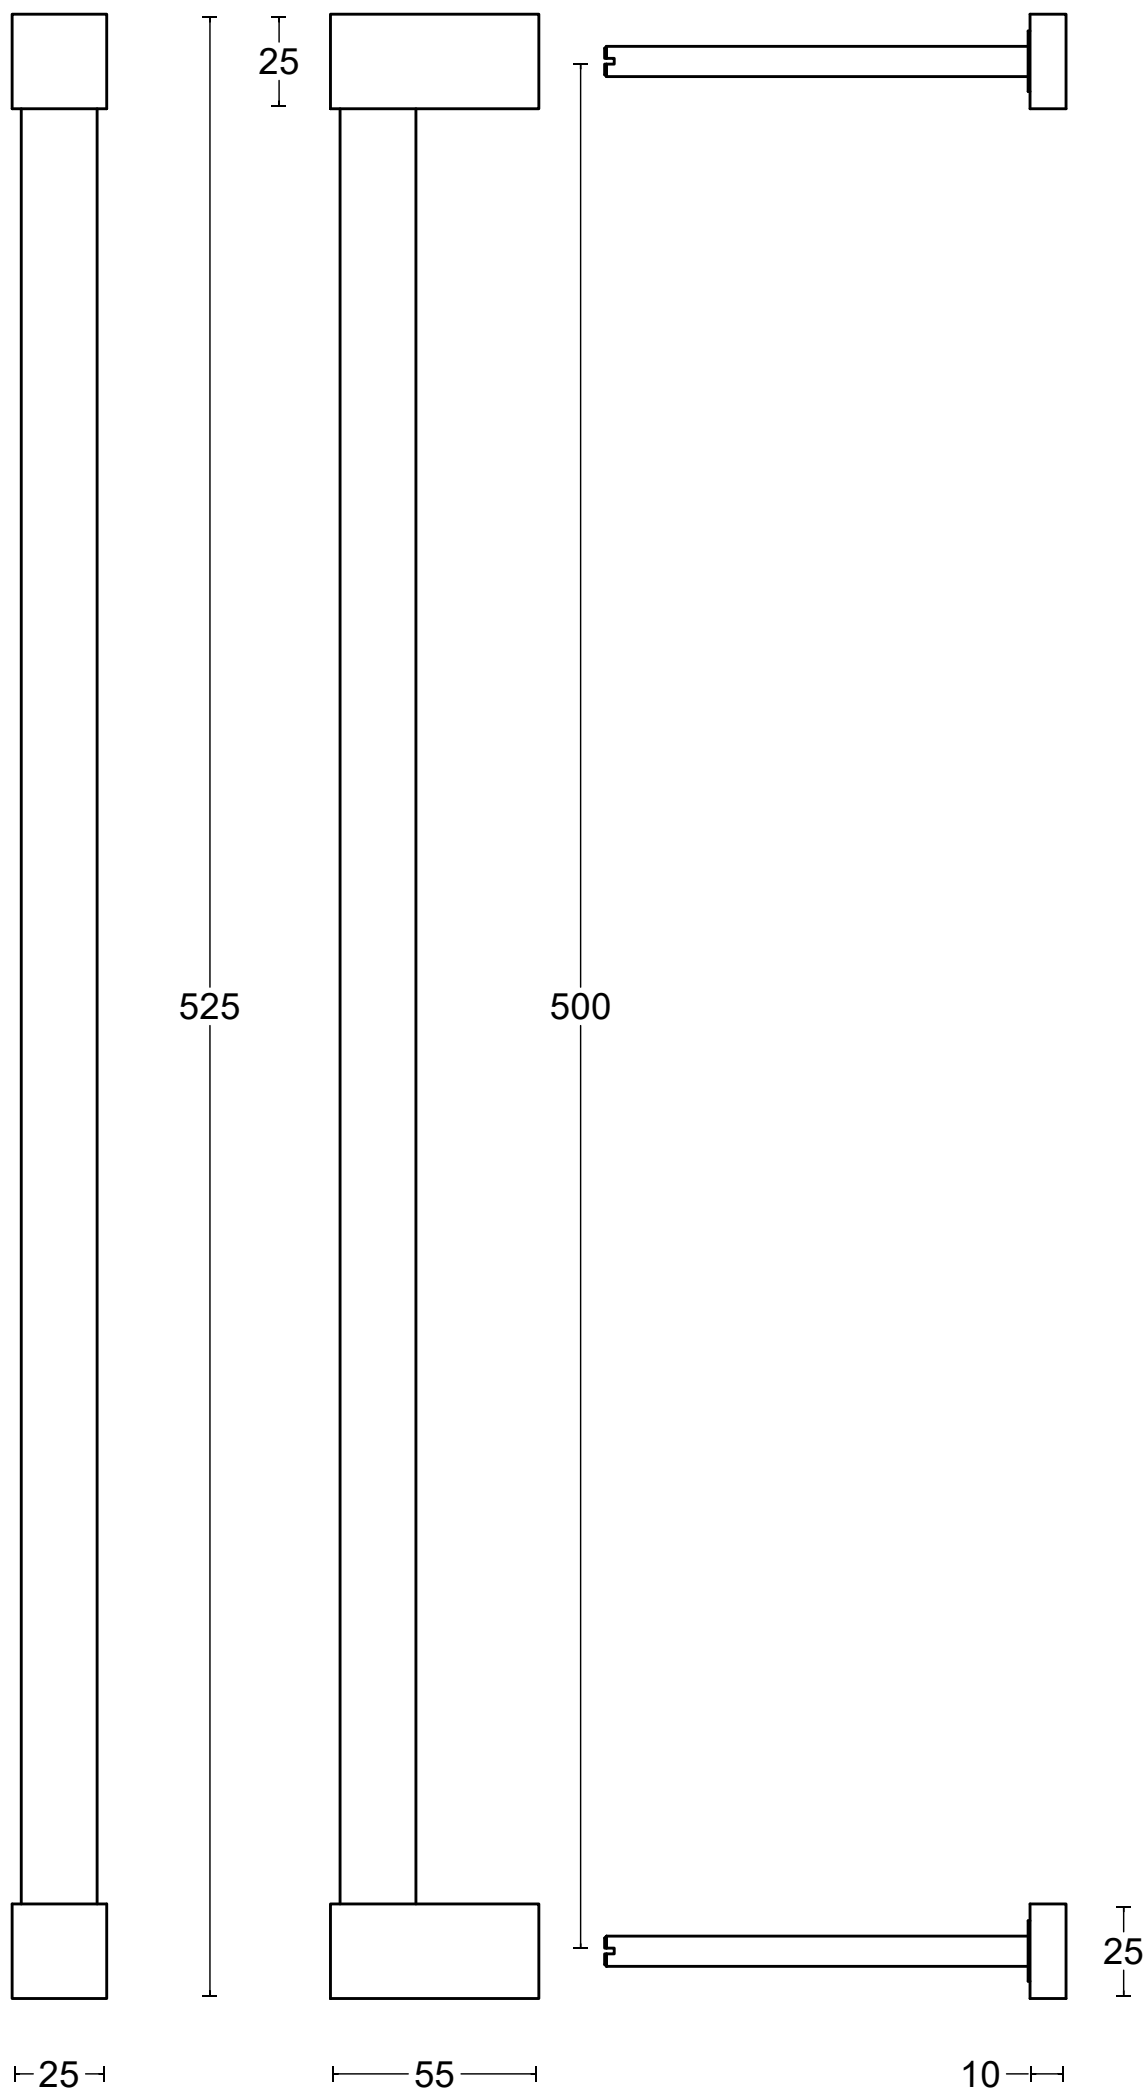

# BOBBY EK500 PS

solid pull handle  
bolt through fixation  
stainless steel

	FORMANI HOLLAND B.V. EUROPALAAN 12 6199 AB MAASTRICHT-AIRPORT NL T +31 (0)43 308 90 00 INFO@FORMANI.COM WWW.FORMANI.COM	Type : <b>BOBBY EK500 PS</b>	Version:
	Formani filename: 4001G001_2_EK500-PS_V01.dwg	Description: solid pull handle bolt through fixation stainless steel	Format <b>A3</b>
	Drawn by: Christian Brimbois Creation date: 20-5-2021		