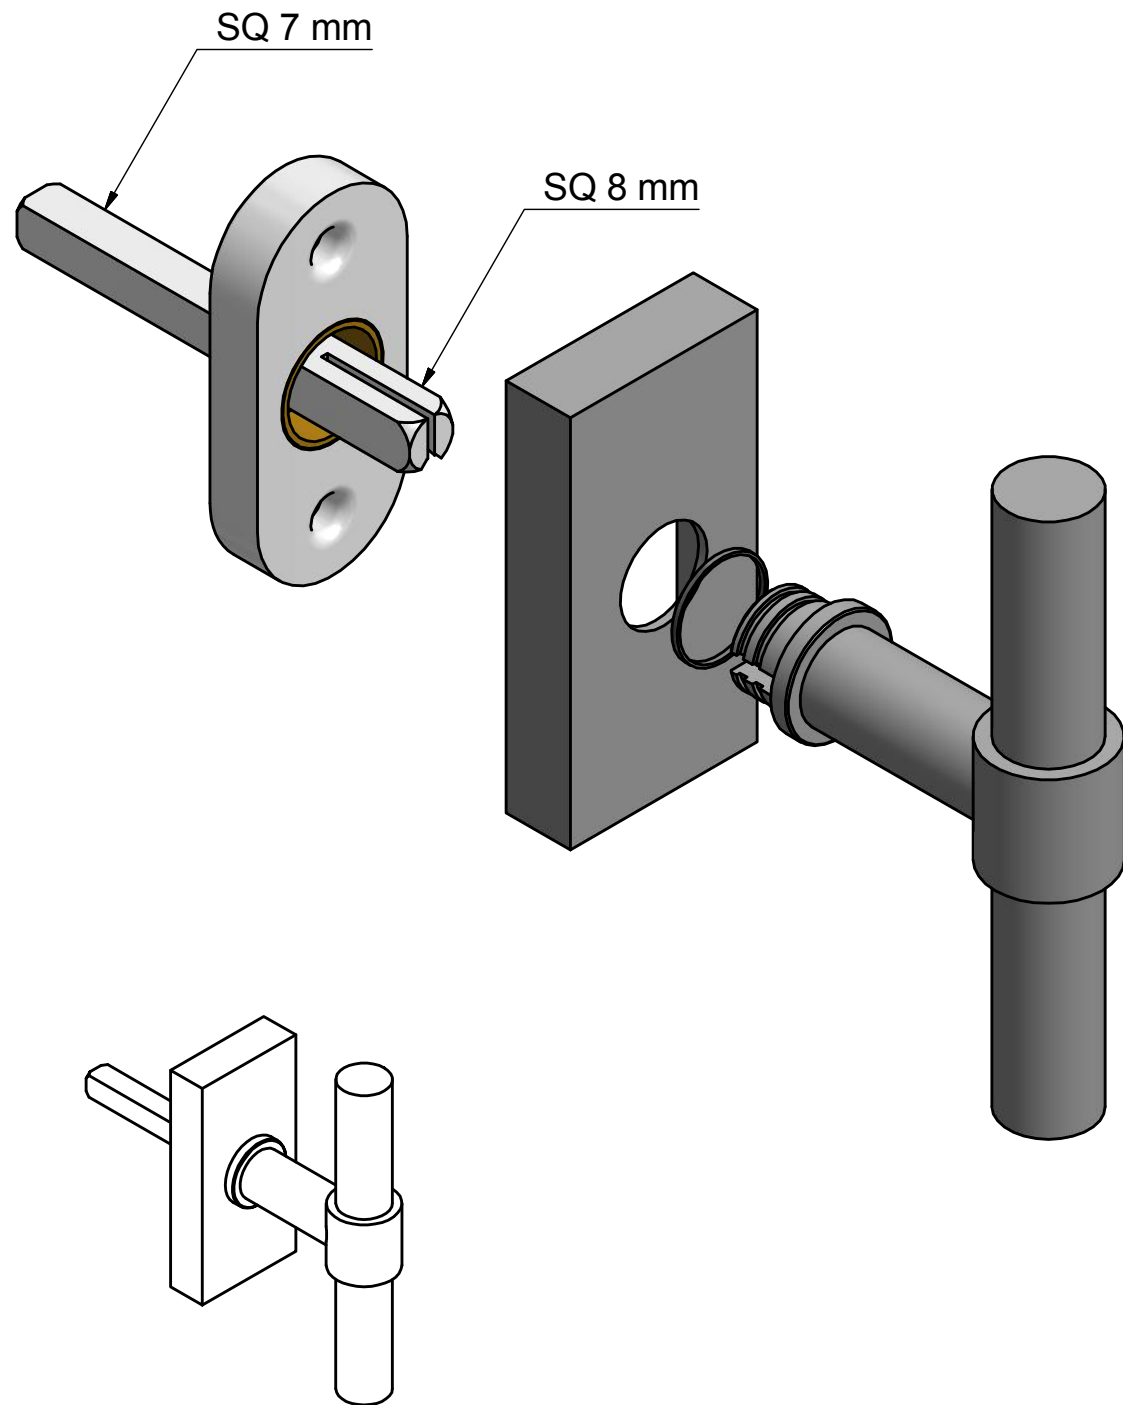

# PBT15-DK

non-locking tilt and turn  
window handle  
stainless steel

FORMANI®		Part number:	
		Description:	
Doc no.:	2703D001 PBT15DK V01.dwg	PBT15-DK	Format:
Drawn by:	Christian Brimbois		Creation date:
A3			
Formani Holland B.V. · Amerikalaan 55 · 6199 AE Maastricht Airport · tel: +31 (0)43 308 90 00 · www.formani.nl · info@formani.nl			