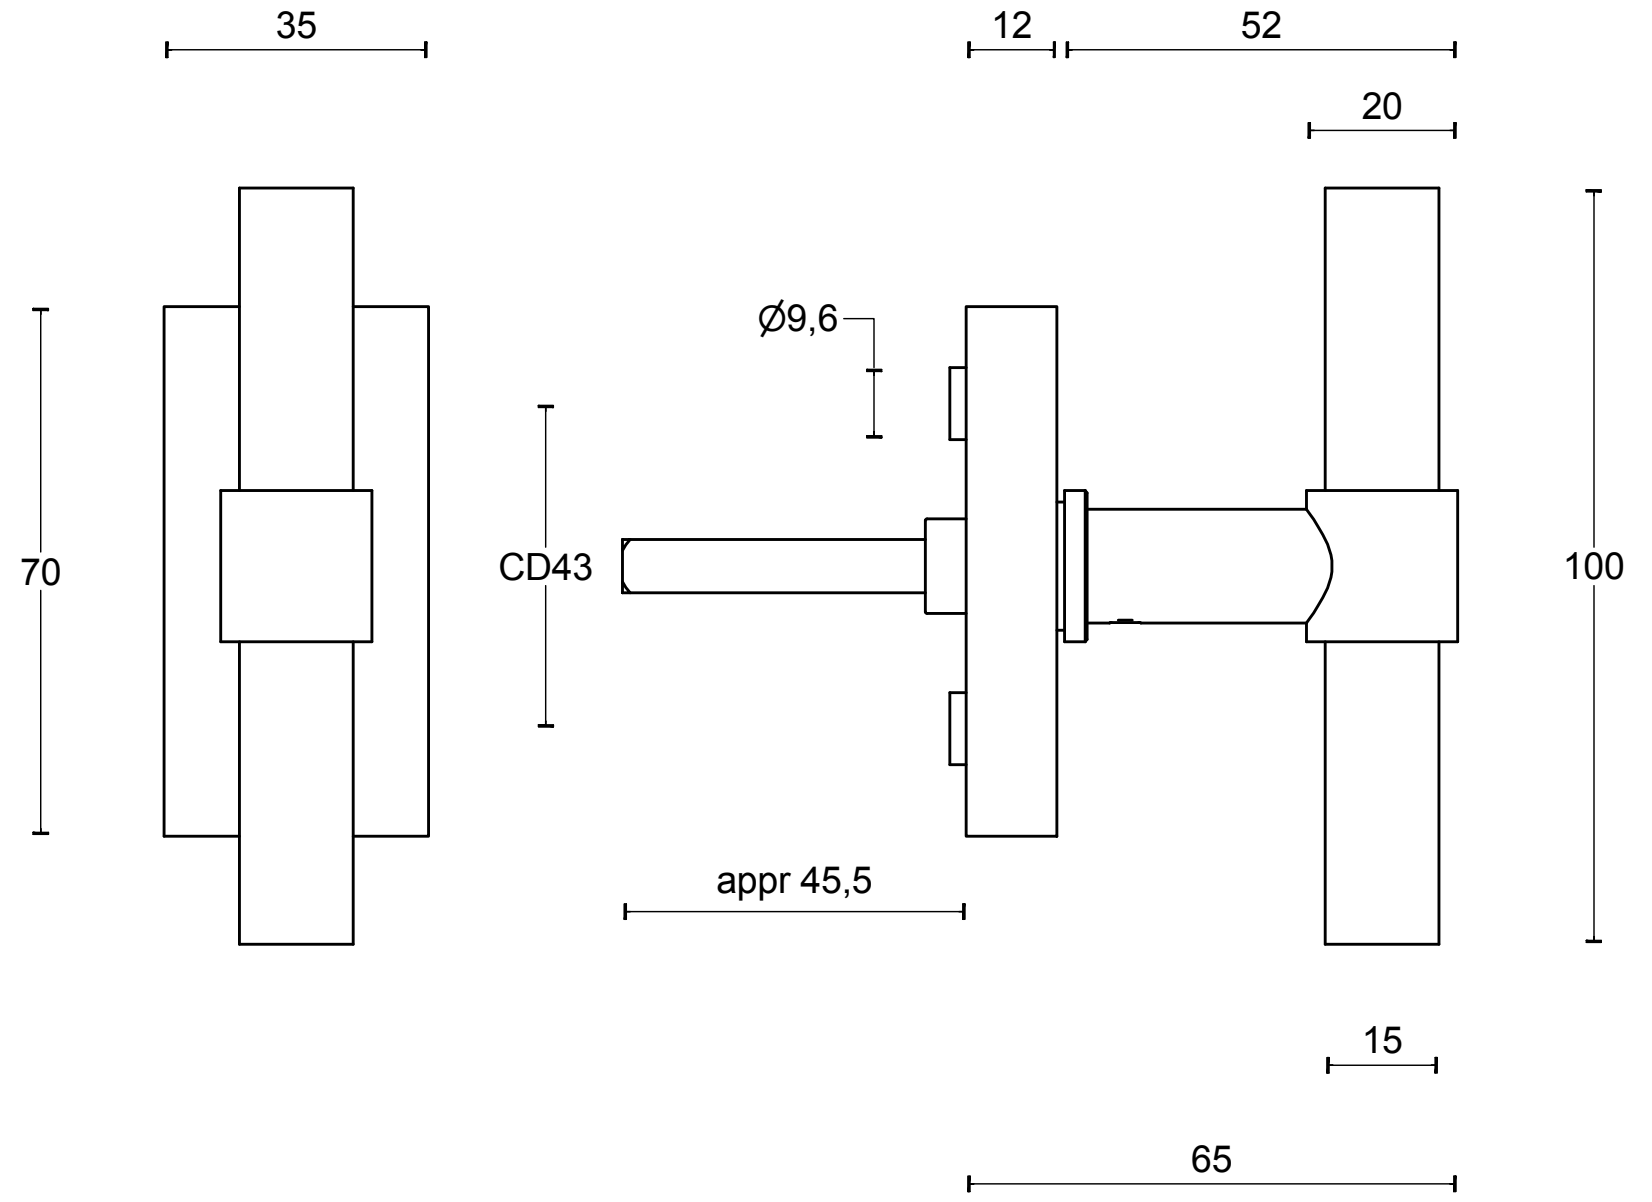

# PBT15-DK

non-locking tilt and turn  
window handle  
stainless steel

FORMANI®		Part number:	
		Description:	
Doc no.:	2703D001 PBT15DK V01.dwg	PBT15-DK	Format:
Drawn by:	Christian Brimbois		Creation date:
A3			
Formani Holland B.V. · Amerikalaan 55 · 6199 AE Maastricht Airport · tel: +31 (0)43 308 90 00 · www.formani.nl · info@formani.nl			