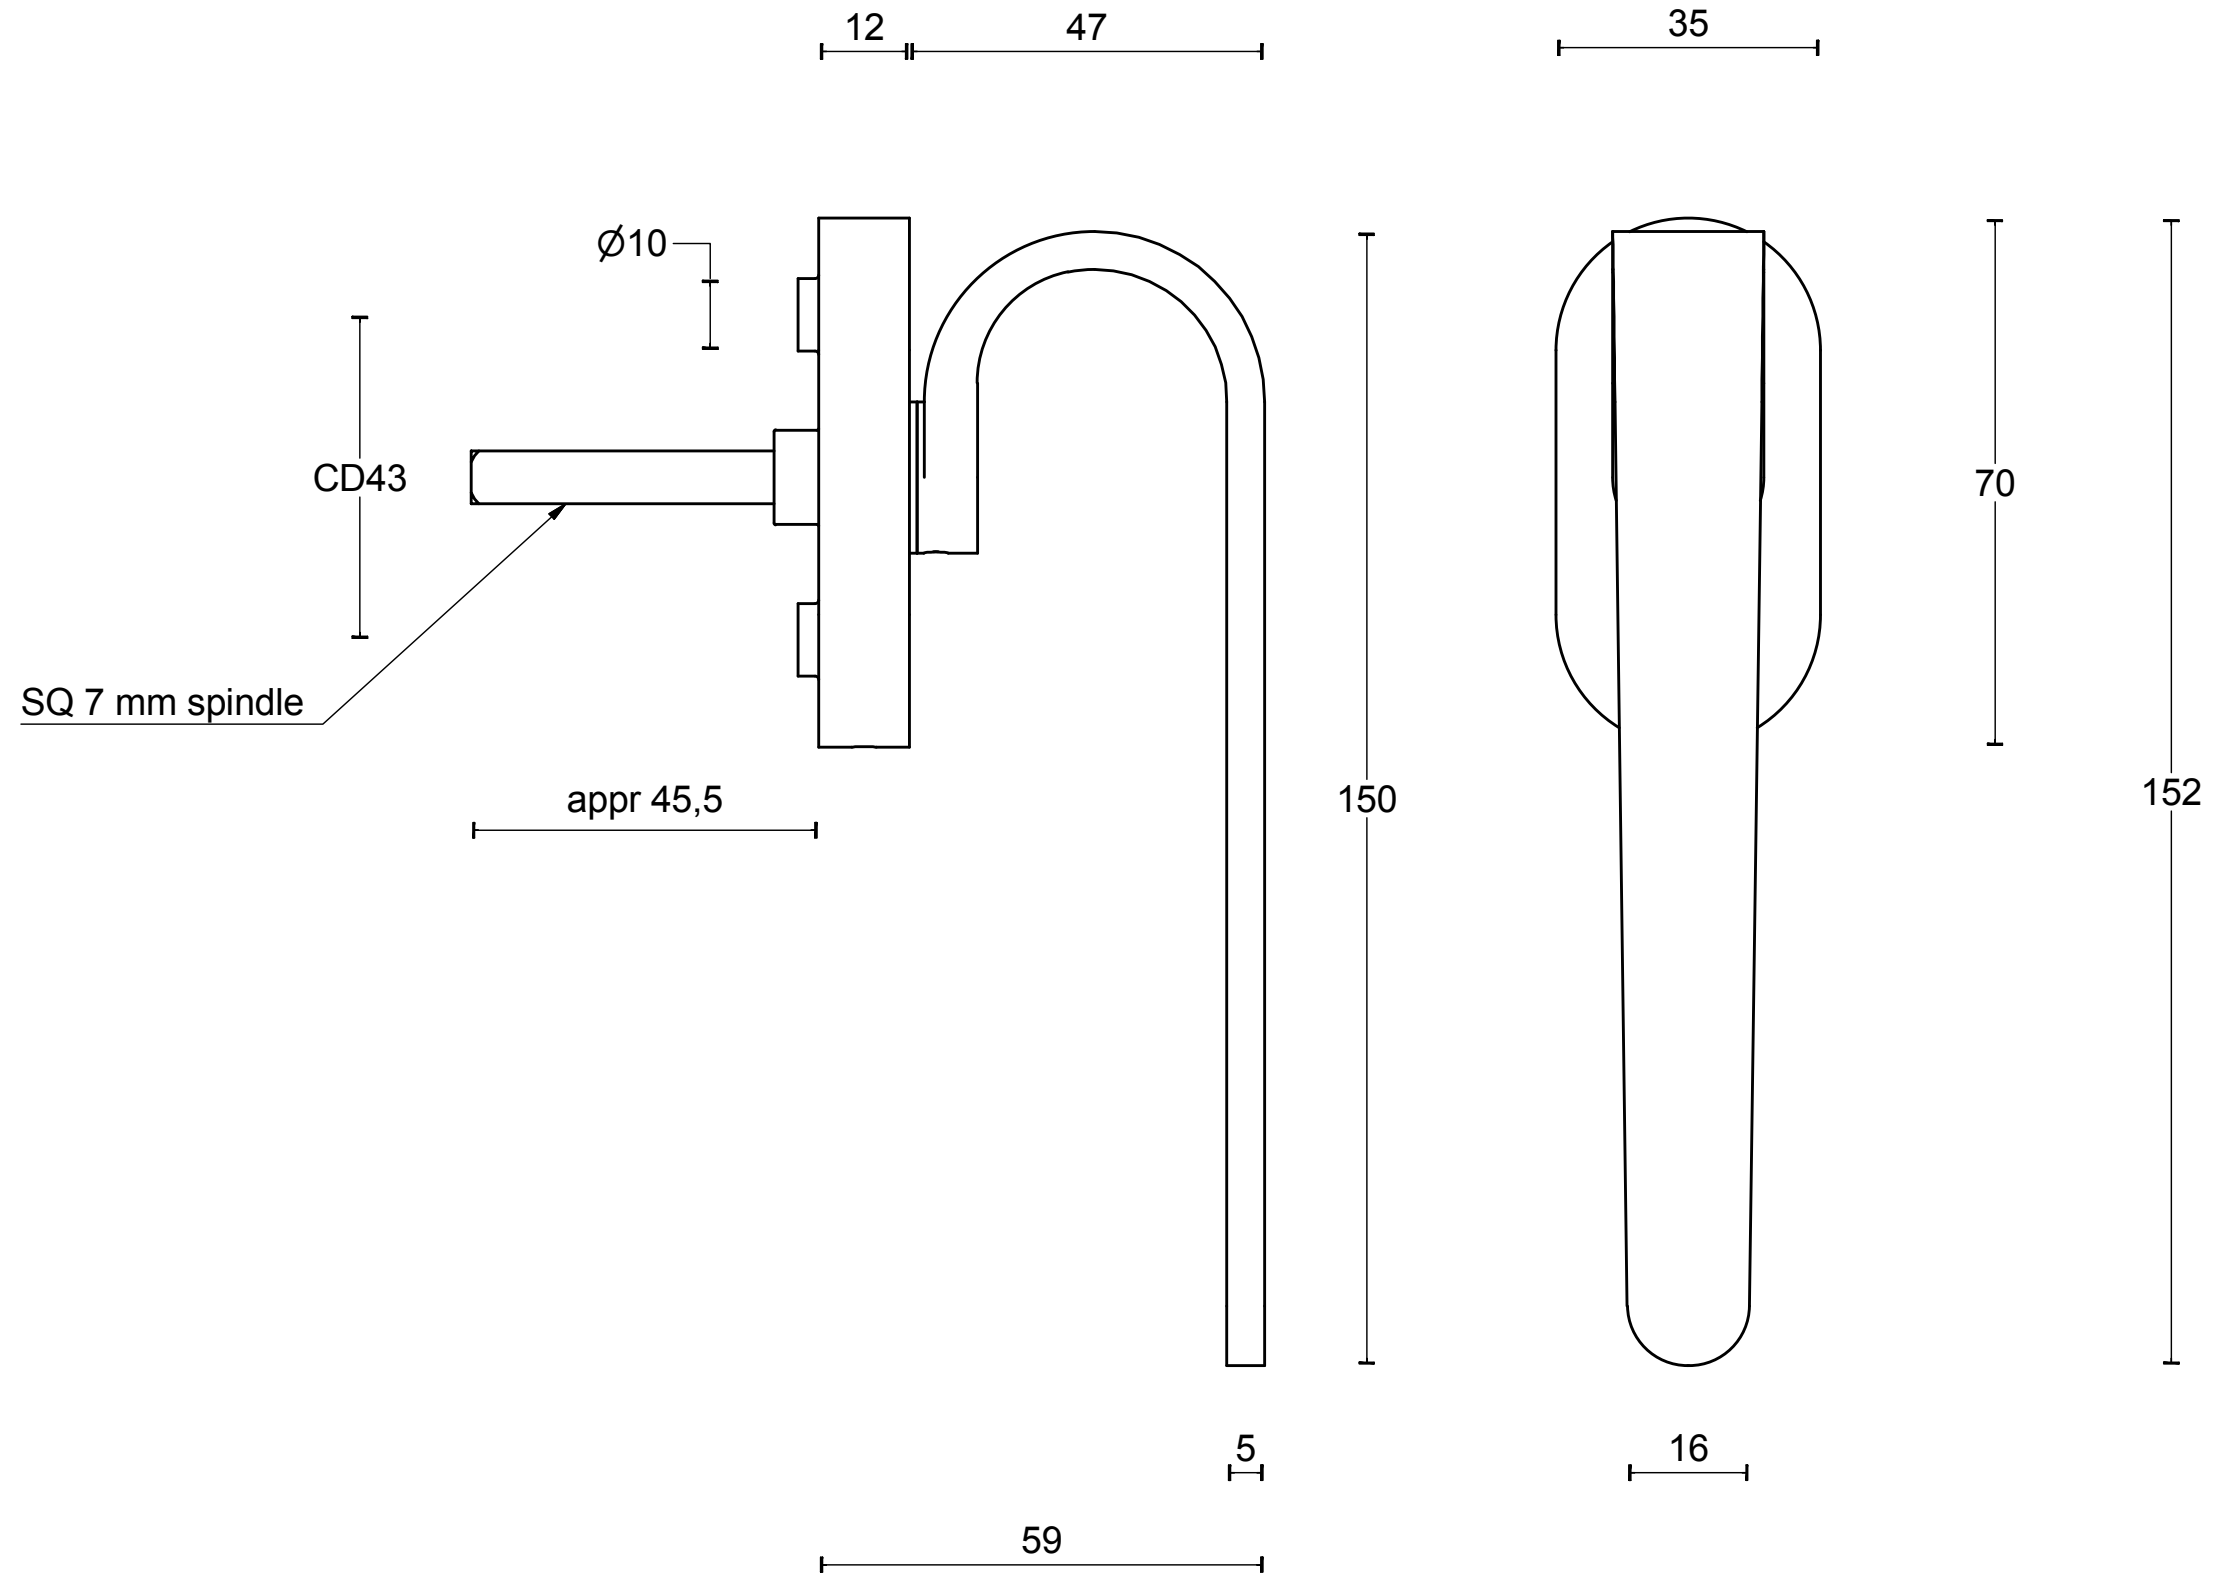

TB110-DK-O

window fitting
 non-locking tilt and
 turn window handle
 stainless steel

FORMANI®		Part number:	
		Description:	
Doc no.:	2903D001 TB110DK-DK-O V01.dwg	TB110-DK-O	Format:
Drawn by:	Christian Brimbois		Creation date:
A3			
Formani Holland B.V. · Amerikalaan 55 · 6199 AE Maastricht Airport · tel: +31 (0)43 308 90 00 · www.formani.nl · info@formani.nl			