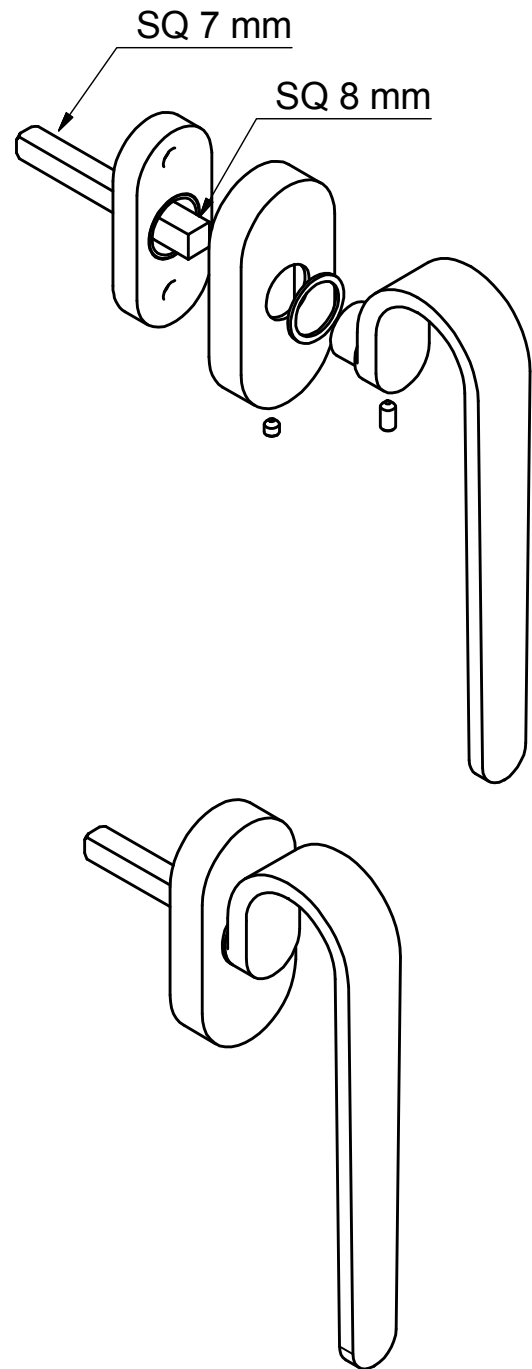

TB110-DK-O

window fitting
 non-locking tilt and
 turn window handle
 stainless steel

FORMANI®		Part number:	
		Description:	
Doc no.:	2903D001 TB110DK-DK-O V01.dwg	TB110-DK-O	Format:
Drawn by:	Christian Brimbois		Creation date:
A3			
Formani Holland B.V. · Amerikalaan 55 · 6199 AE Maastricht Airport · tel: +31 (0)43 308 90 00 · www.formani.nl · info@formani.nl			